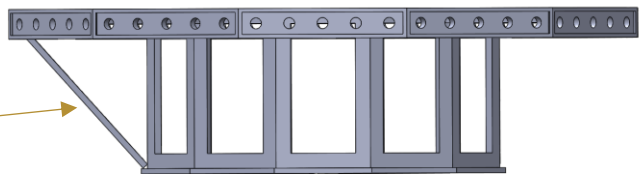

1

OO Scale Version Only

2

3

x12

4

Slide switch up to turn on LED

5