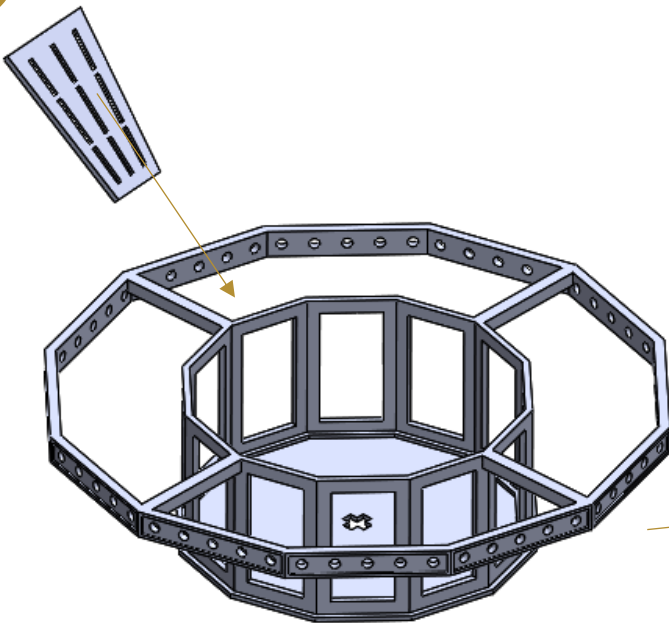

1

OO Scale Version Only

2

3

x12

4

Slide switch up to turn on LED

5