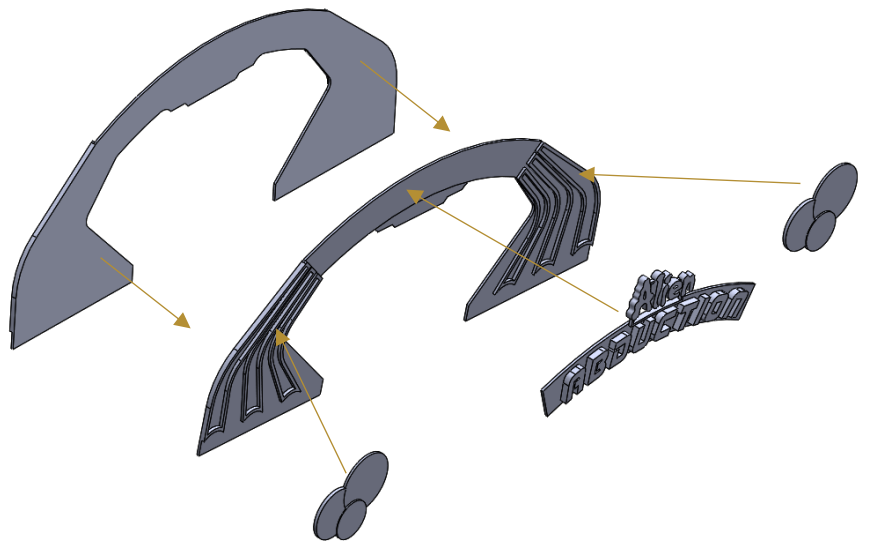

4

Slide switch up to turn on LED

5

6