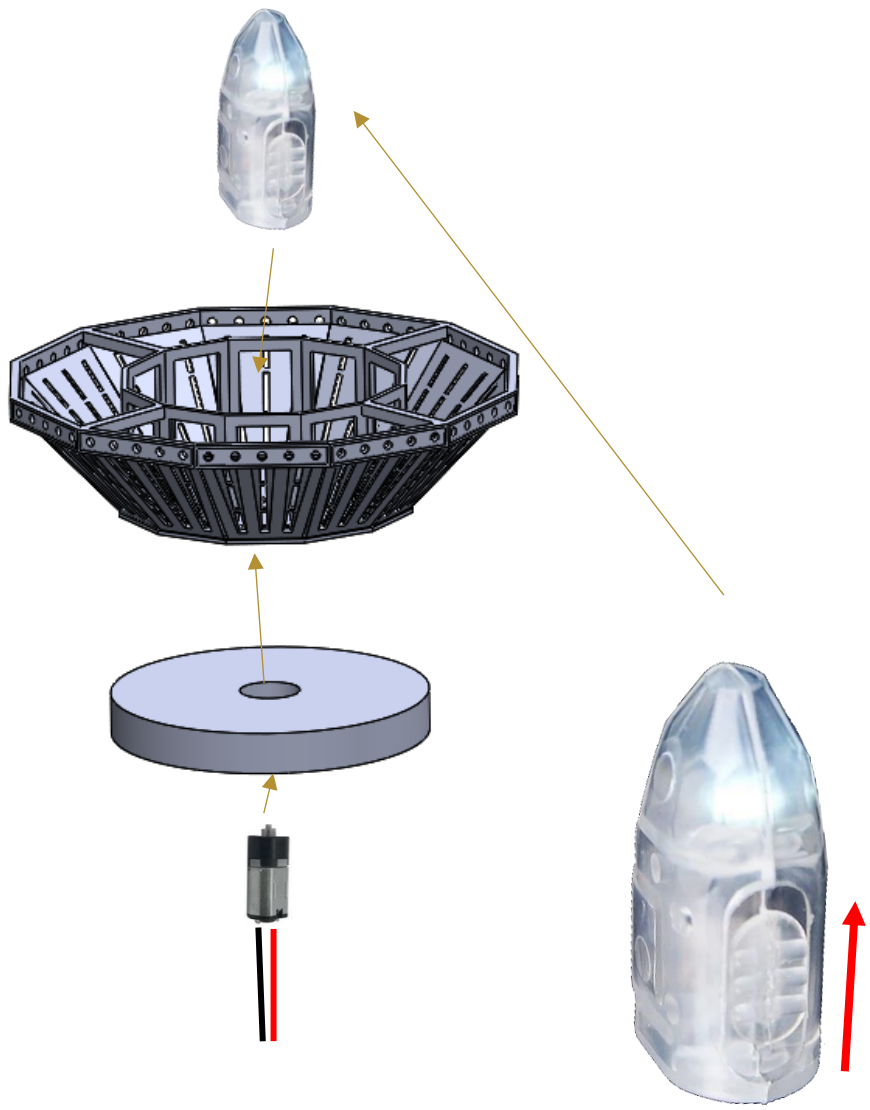

1

OO Scale Version Only

2

3

x12

4

Slide switch up to turn on LED

5