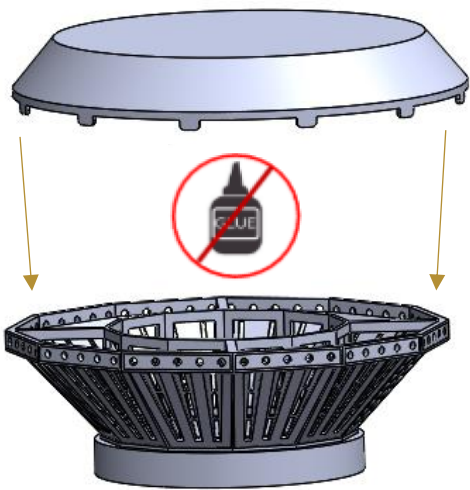

1

OO Scale Version Only

2

3

x12

4

Slide switch up to turn on LED

5