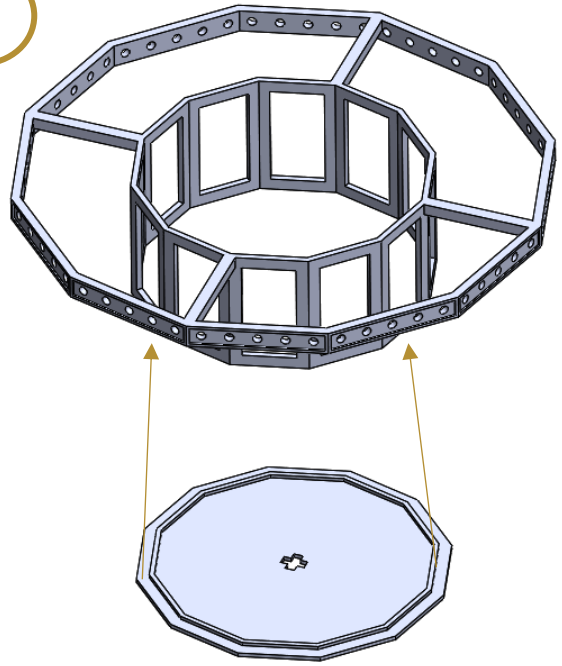

1

OO Scale Version Only

2

3

x12

4

Slide switch up to turn on LED

5